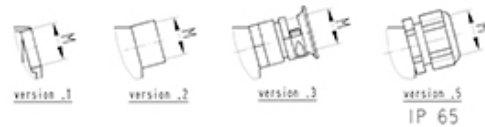

**Datasheet**

Item No. 70.353.1035.1

**Hood BAS GOT GA 10 M25 50 A1**

revos BASIC 500V size 10 hood with threaded collar M25, lateral cable entry, double locking lever

version .0

Item No.	70.353.1035.1
EAN	4015573648067
order unit	1 Piece(s)

**Approvals**

**Technical data**
**General**

ArticlePrice	udp_no_price
Nominal voltage	500
Housing material	Aluminium
Colour	Grey
Surface	With powder coating
Degree of protection (IP)	Other
UV resistant	Yes
Inflammability class of insulation material acc. with UL94	Other
Operating temperature range min.	-40 °C
Operating temperature range max.	120 °C

**Model**

DIN-size	10
Model	male
Locking mechanism	Double locking levers
Cable entry	Sideways
Type of cable	Thread
With cable screw gland	No
Thread size M	25
Hinged lid	No
EMC-version	No

Drawings