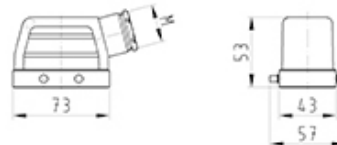

**Datasheet**

Item No. 70.353.1035.1

**Hood BAS GOT GA 10 M25 50 A1**

revos BASIC 500V size 10 hood with threaded collar M25, lateral cable entry, double locking lever

version .0

Item No.	70.353.1035.1
EAN	4015573648067
order unit	1 Piece(s)

**Approvals**

**Technical data**
**General**

ArticlePrice	udp_no_price
Nominal voltage	500
Housing material	Aluminium
Colour	Grey
Surface	With powder coating
Degree of protection (IP)	Other
UV resistant	Yes
Inflammability class of insulation material acc. with UL94	Other
Operating temperature range min.	-40 °C
Operating temperature range max.	120 °C

**Model**

DIN-size	10
Model	male
Locking mechanism	Double locking levers
Cable entry	Sideways
Type of cable	Thread
With cable screw gland	No
Thread size M	25
Hinged lid	No
EMC-version	No

Drawings